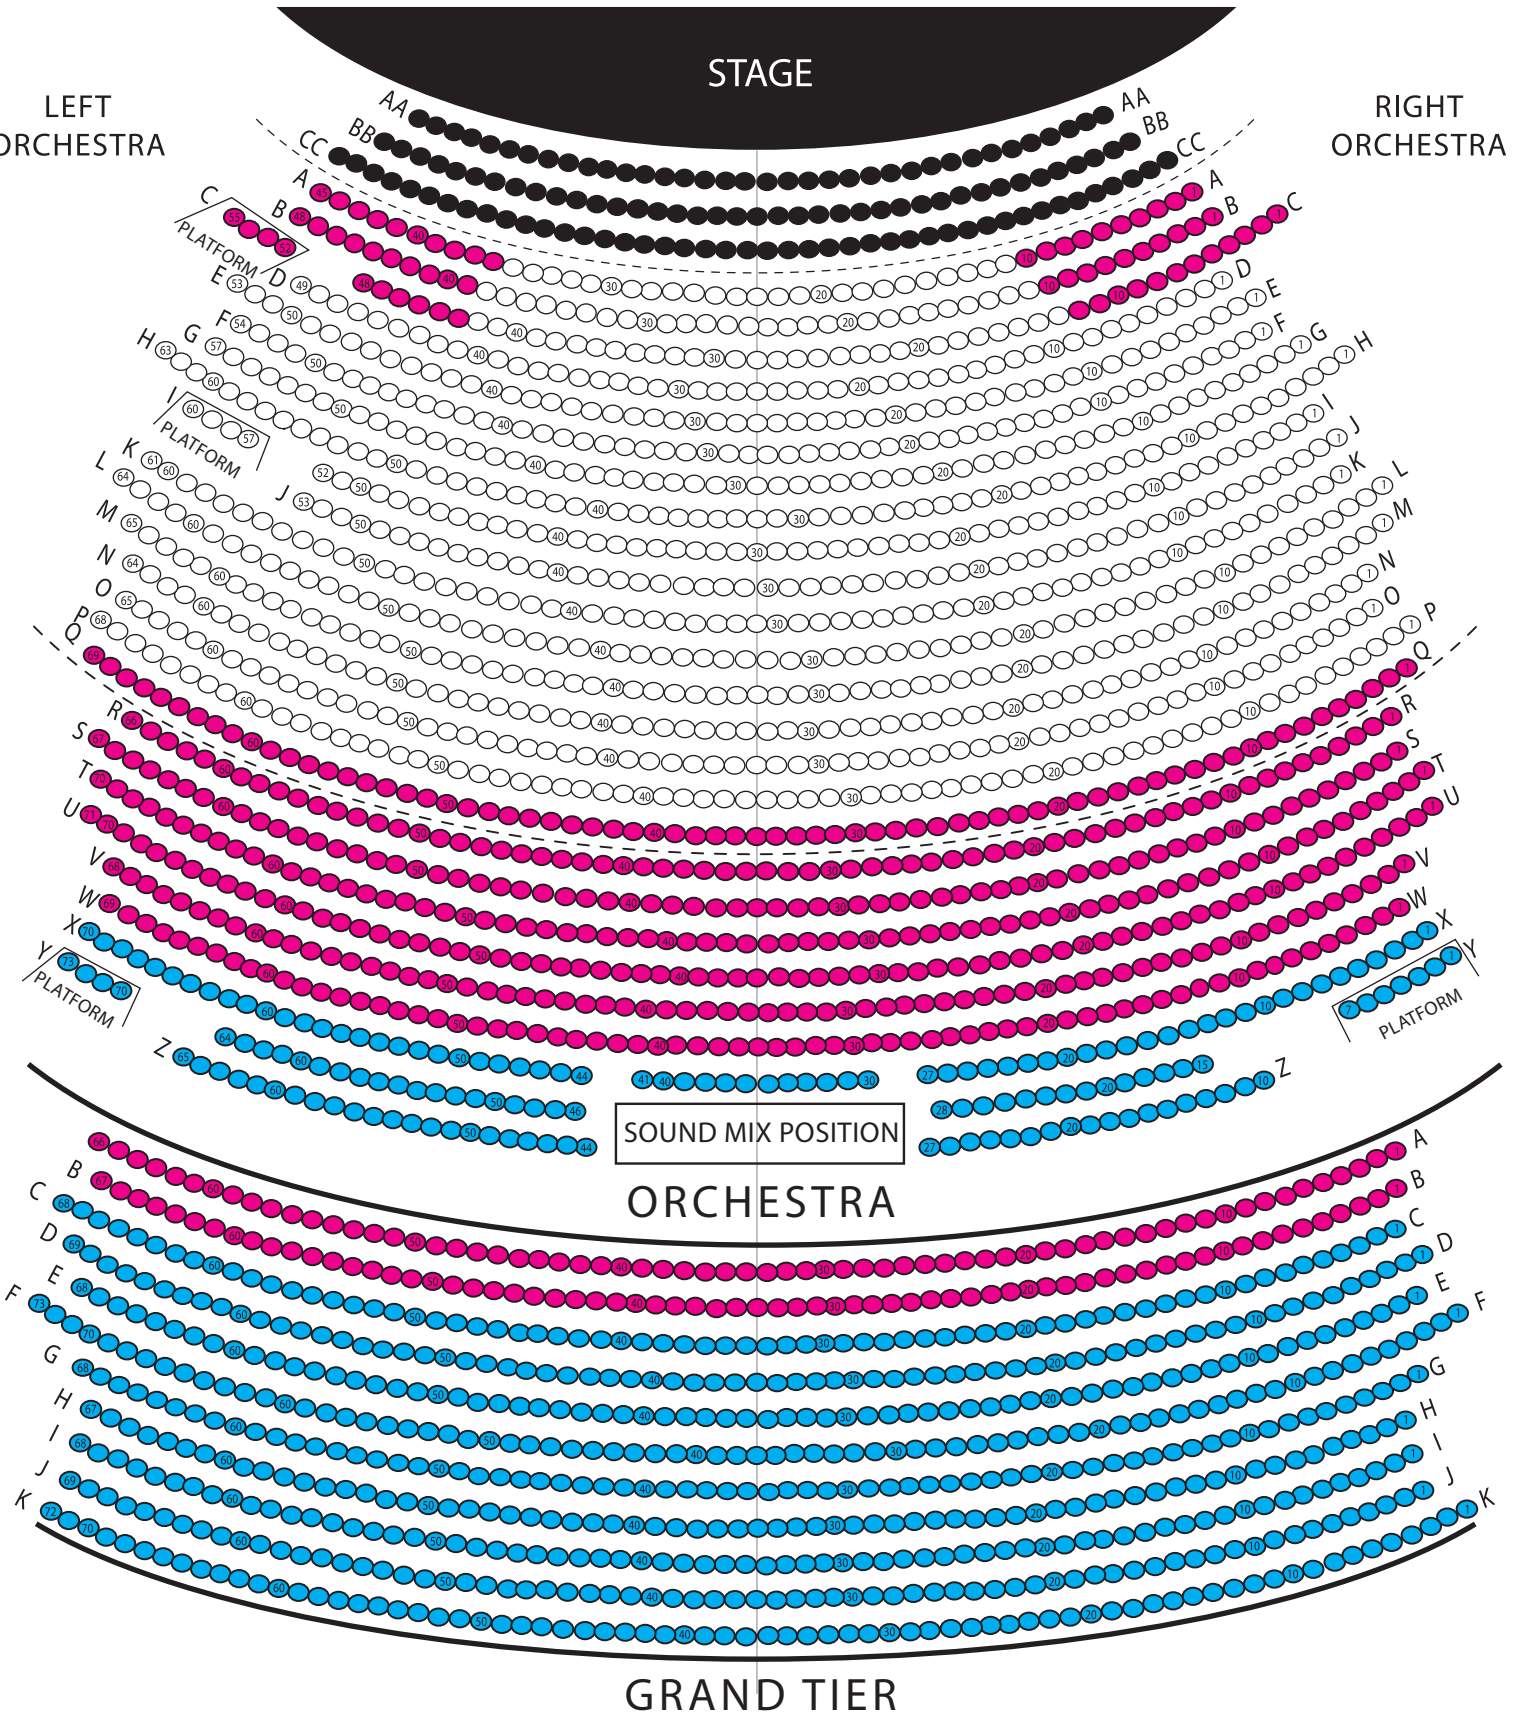

STAGE

LEFT ORCHESTRA

RIGHT ORCHESTRA

- ZONE 1
- ZONE 2
- ZONE 3

COBB GREAT HALL